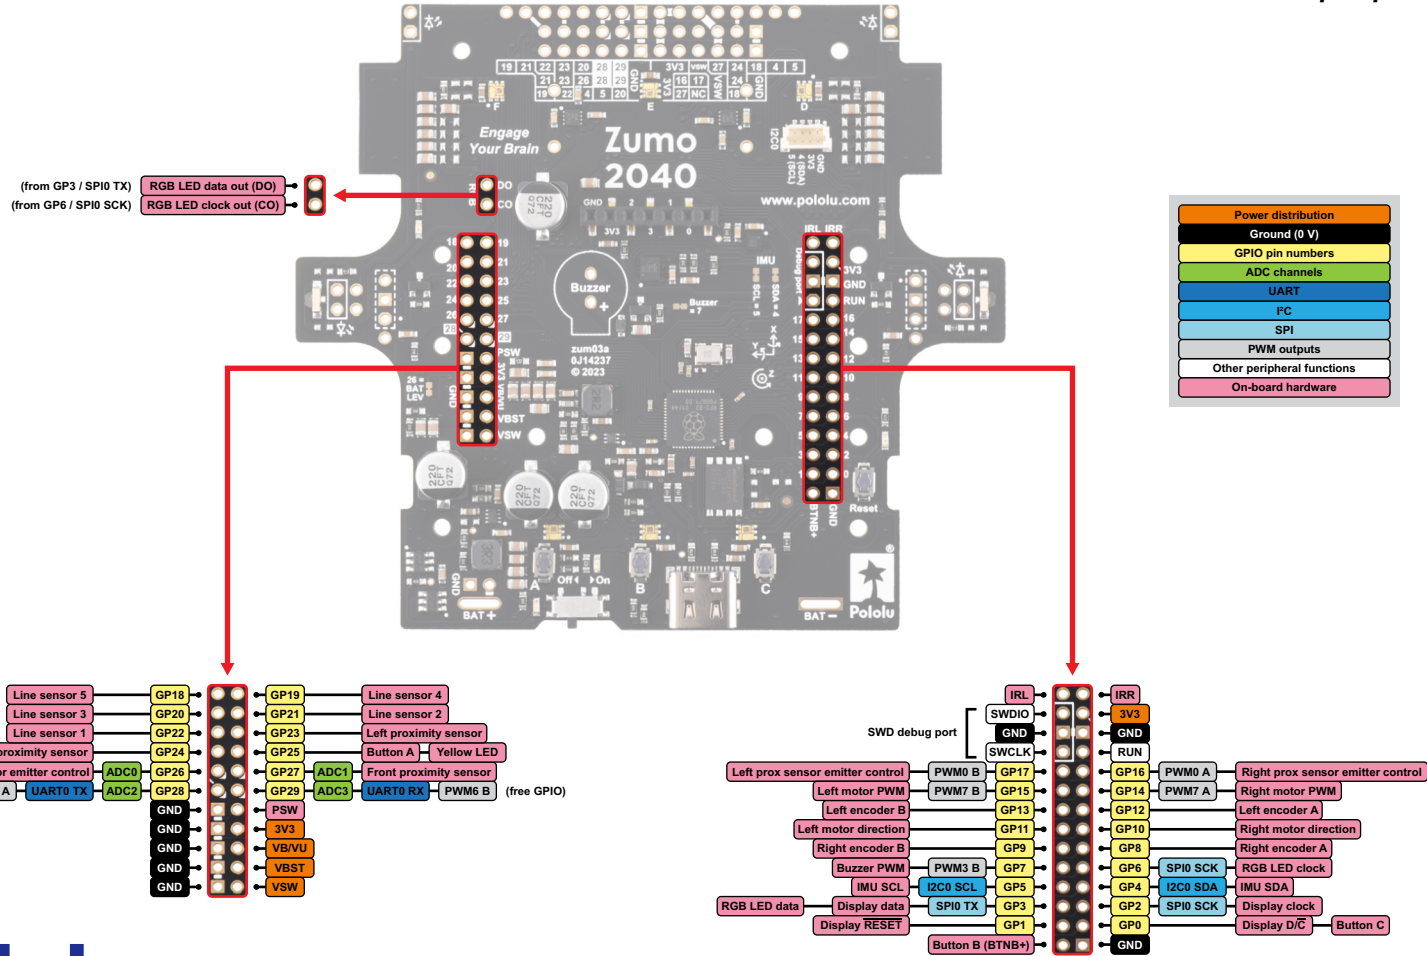

Zumo 2040 Main Board

Pinout and peripherals

Top expansion

Zumo 2040 Main Board

Pinout and peripherals

Display connector and front expansion