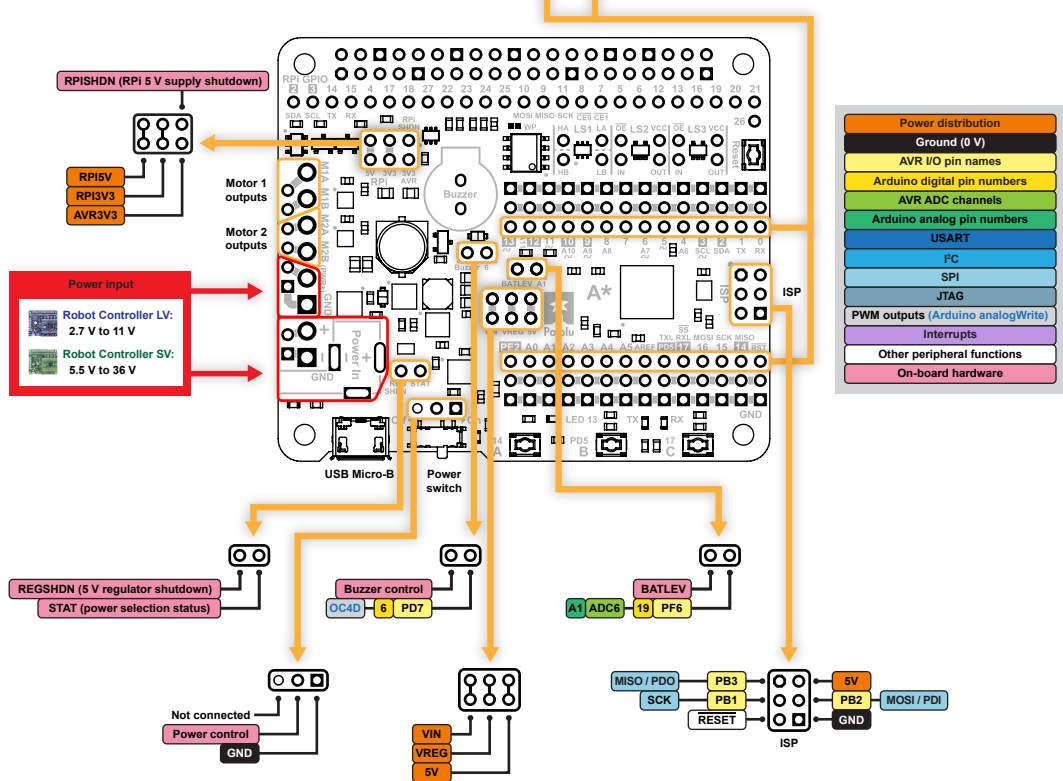

# A-Star 32U4 Robot Controller with Raspberry Pi Bridge

## Pinout and peripherals

## Power distribution

Remappable to VIN  
with surface-mount  
jumper on reverse