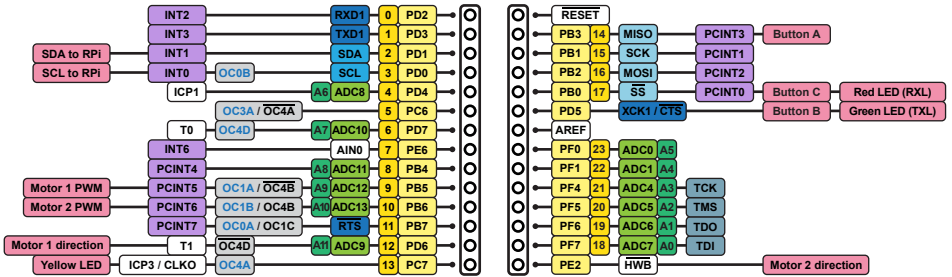

# A-Star 32U4 Robot Controller with Raspberry Pi Bridge

## Pinout and peripherals

## Pinout and peripherals

Raspberry Pi and level shifters

## Power distribution

Remappable to VIN  
with surface-mount  
jumper on reverse