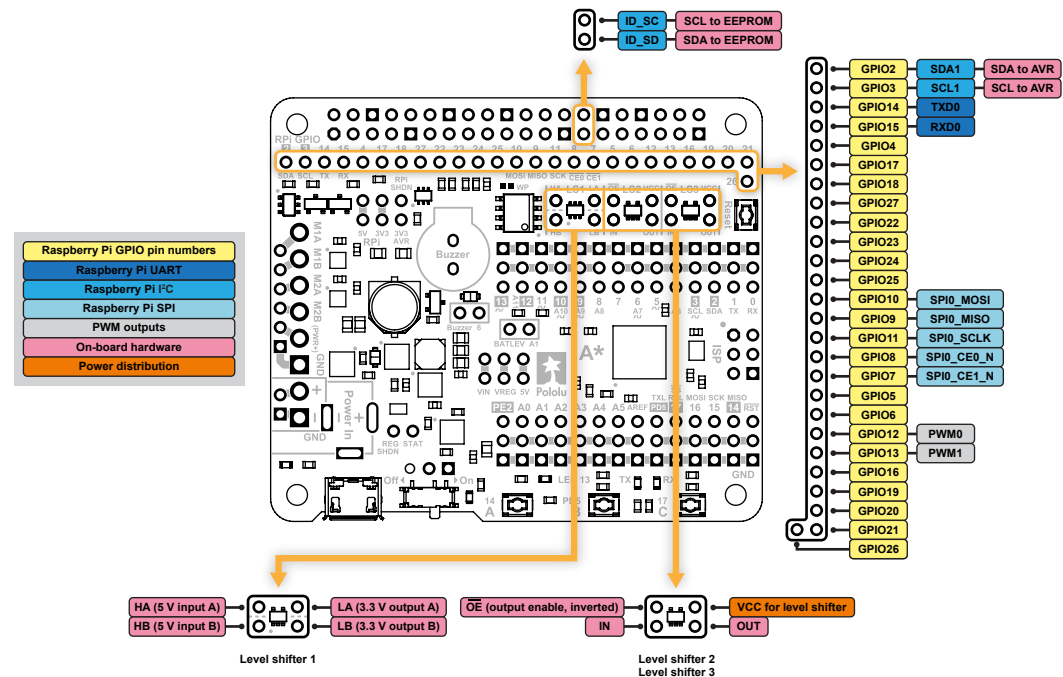

A-Star 32U4 Robot Controller with Raspberry Pi Bridge

Pinout and peripherals

Raspberry Pi and level shifters